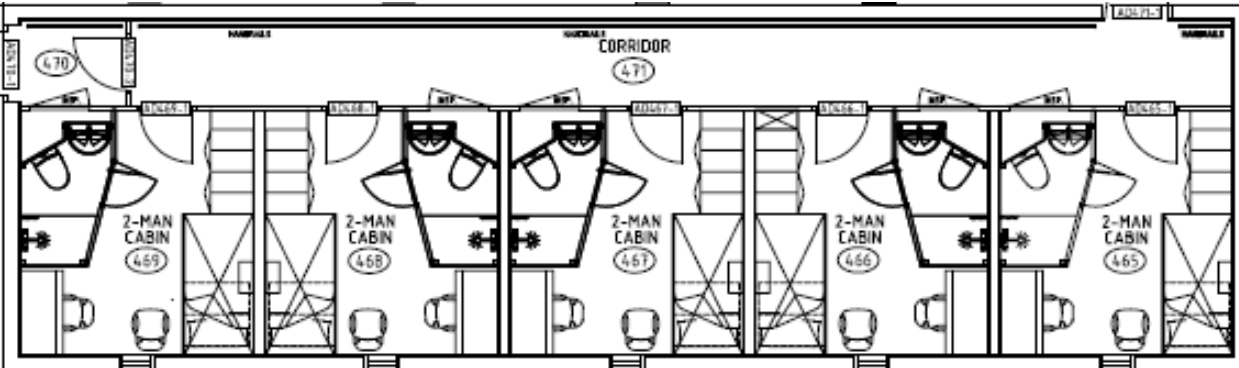

ABS Certified 2 x 20 Person Offshore A60 Accommodation Modules

Accommodation Excellence

General Arrangement - Module 1