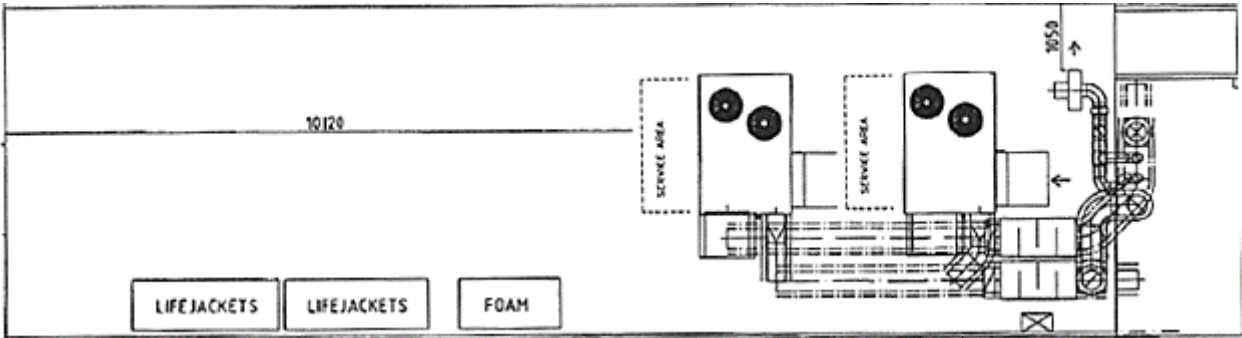

ABS Certified 2 x 20 Person Offshore A60 Accommodation Modules

Accommodation Excellence

General Arrangement - Module 1