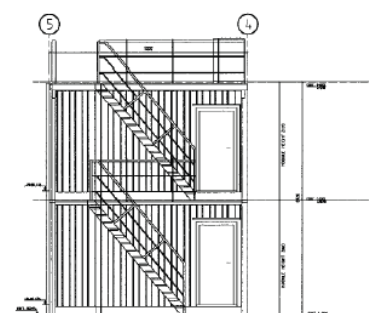

Designed to Minimise Deck Space

ELEVATION STARBOARD

ELEVATION AFT

ABS Certified 2 x 20 Person Offshore A60 Accommodation Modules

Accommodation Excellence

Specification

Dimensions			
Module 1			
Length	17.6 m	Width	5.45 m
Height	7.75 m	Mass	70 mt
Module 2			
Length	19.9 m	Width	5.35 m
Height	7.75 m	Mass	72 mt
Blast and Fire Rating			
Internal Fire Rating compliant with SOLAS requirements Modules are both A60 rated			
Interior			
Fully furnished en-suite cabins		Easy Hook Up Connection	
Fully functional HVAC system per module		Modules as new unused to date	
Sprinkler system		Emergency Lighting	
Location: Montrose		Availability: Immediately	Purchase / long term lease