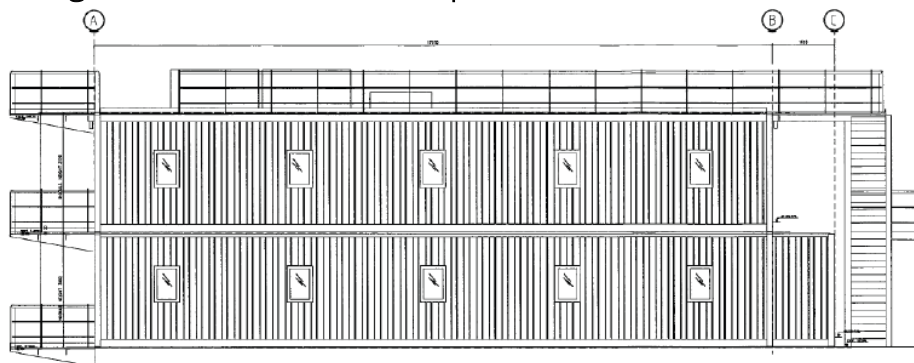

ABS Certified 2 x 20 Person Offshore A60 Accommodation Modules

Accommodation Excellence

Fully furnished en-suite cabin modules designed to use minimum deck space. Can be chartered or purchased as complete or as separate modules with immediate availability.

Features

- 20 Cabin/40 pax A60 rated accommodation modules -Two Blocks, Two Levels high.
- 10 Cabin/20 pax Per Module Block with 5 x cabins per level with internal linking corridor.
- A60 IMO/SOLAS Safe Area, ABS Regulations.
- Pressurised with automatic shutdown.
- HVAC, Climate control.
- Smoke detection & Sprinkler system.
- Lightweight.
- Small footprint.
- Easy hook-up.
- Double cabins with en-suite bathrooms.

Designed to Minimise Deck Space

ELEVATION STARBOARD

ELEVATION AFT

ABS Certified 2 x 20 Person Offshore A60 Accommodation Modules

Accommodation Excellence

Specification

Dimensions			
Module 1			
Length	17.6 m	Width	5.45 m
Height	7.75 m	Mass	70 mt
Module 2			
Length	19.9 m	Width	5.35 m
Height	7.75 m	Mass	72 mt
Blast and Fire Rating			
Internal Fire Rating compliant with SOLAS requirements Modules are both A60 rated			
Interior			
Fully furnished en-suite cabins		Easy Hook Up Connection	
Fully functional HVAC system per module		Modules as new unused to date	
Sprinkler system		Emergency Lighting	
Location: Montrose		Availability: Immediately	Purchase / long term lease