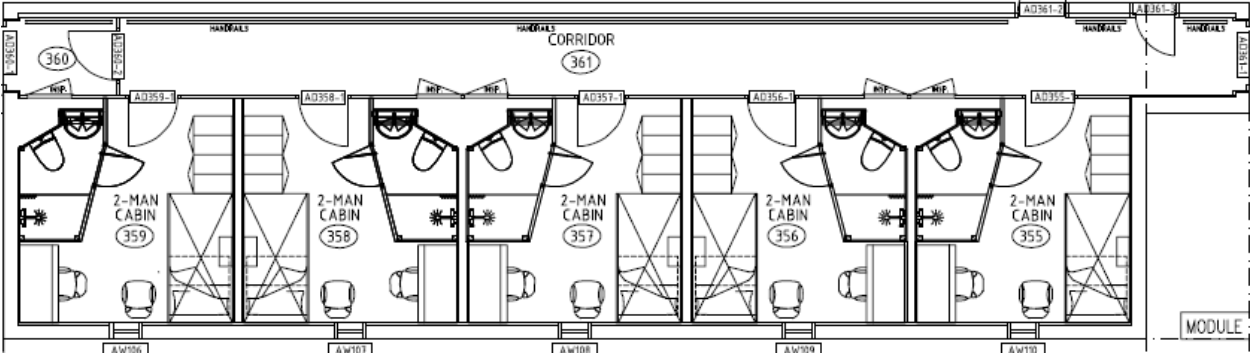

ABS Certified 2 x 20 Person Offshore A60 Accommodation Modules

Accommodation Excellence

General Arrangement - Module 1